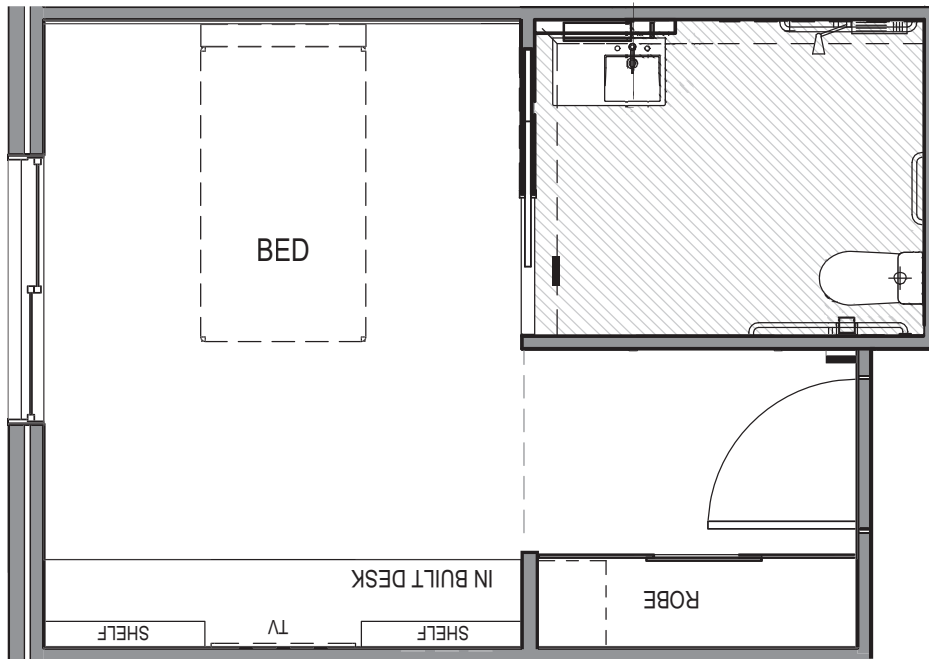

Classic Room with Ensuite

1 BEDROOM + 1 BATHROOM
21 - 23sqm

*room sizes and layout vary