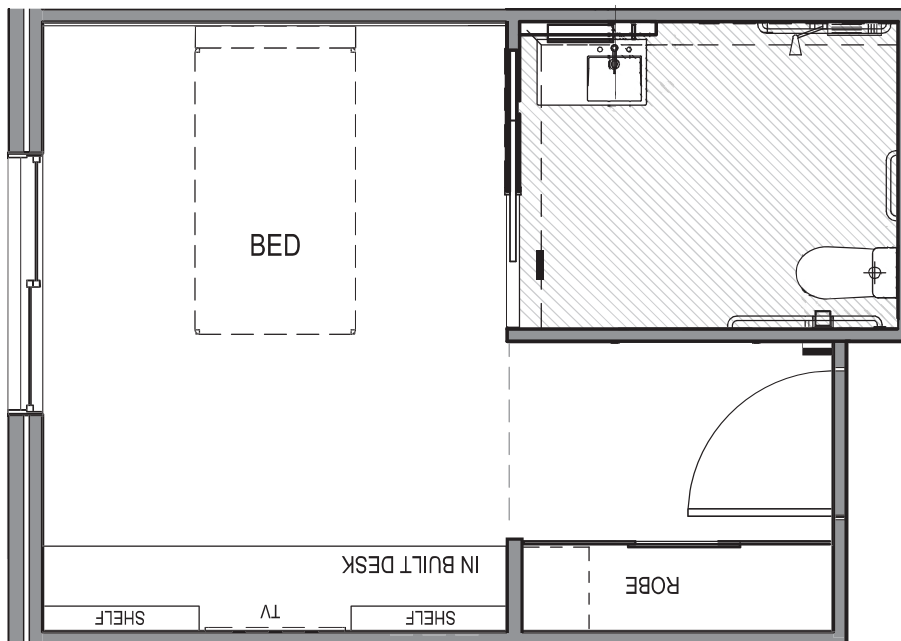

Classic Room with Ensuite

1 BEDROOM + 1 BATHROOM
21 - 23sqm

---

*room sizes and layout vary